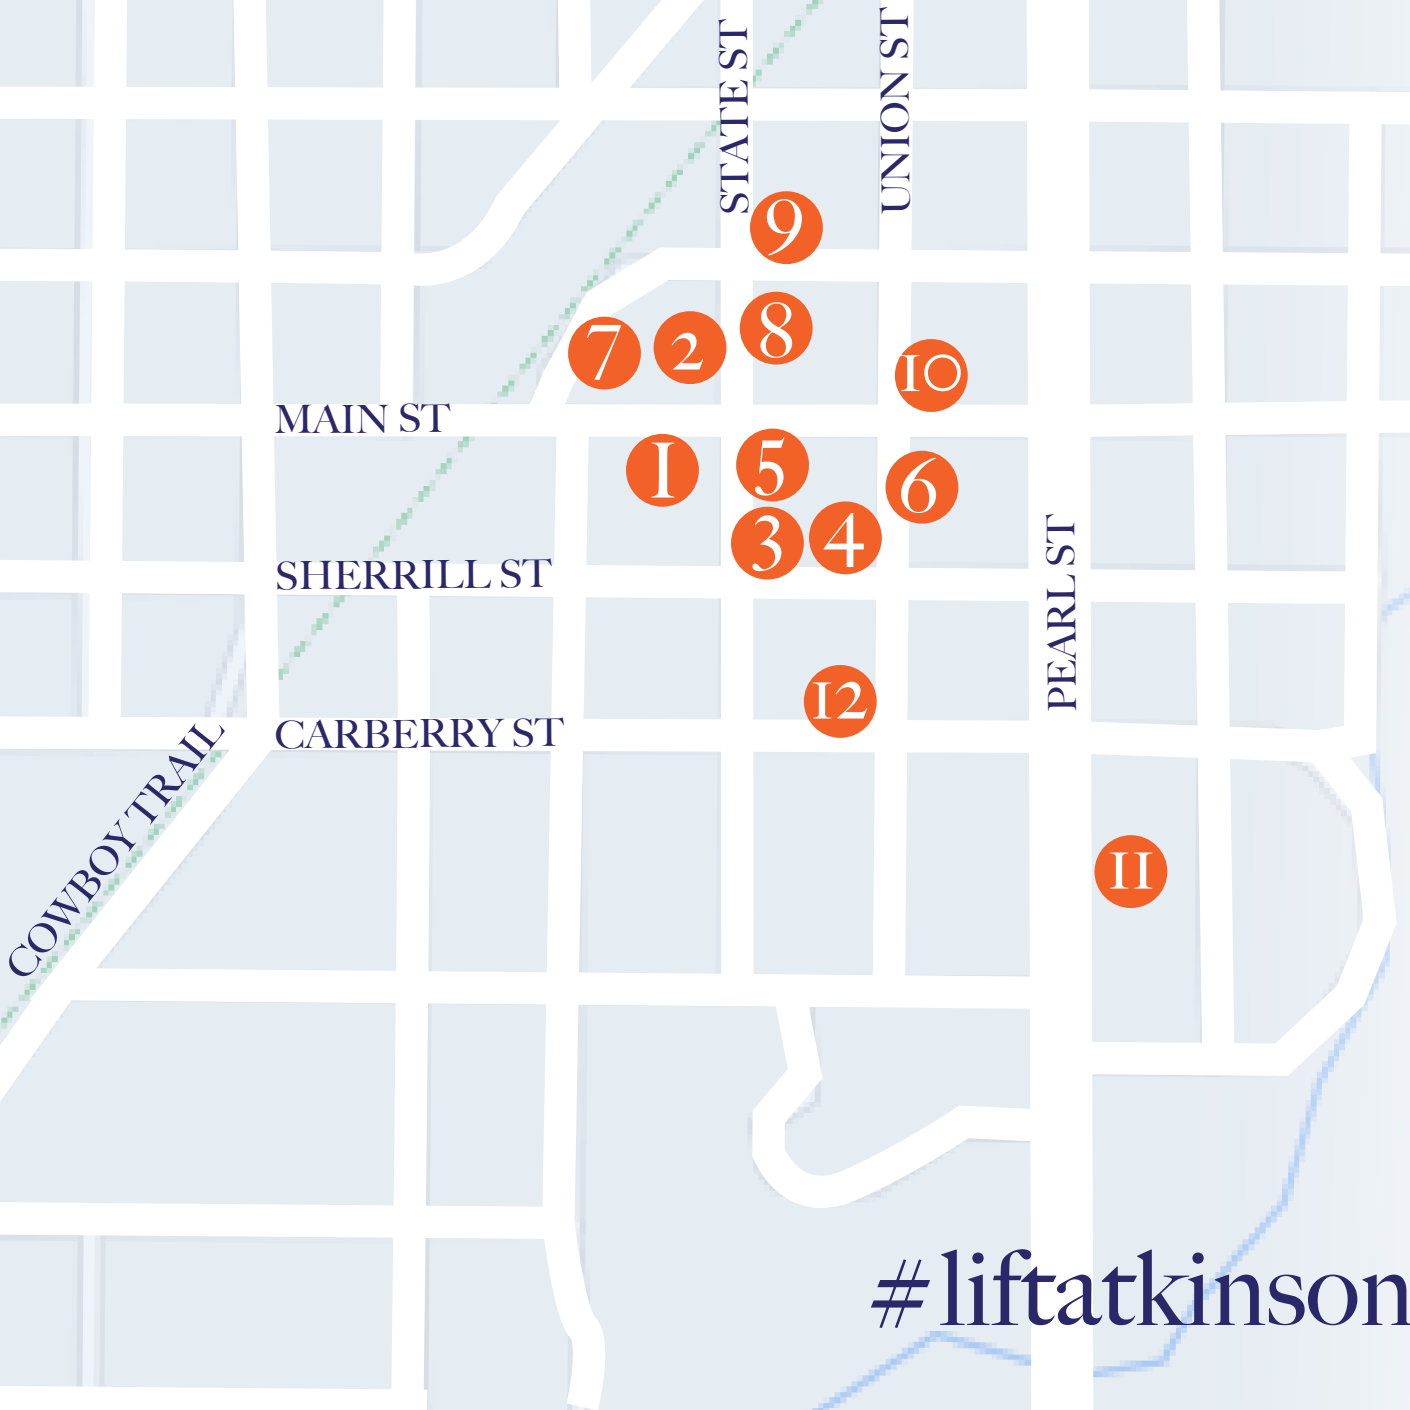

3 WINGS IN FLIGHT
Artist - Gracie Beddow
Location - Atkinson Senior Center

4 PIZZA, PIZZA
Artists - Tracy Larson, Ian Larson and Maddie Davis
Location - SomePlace Else Bar, LLC

5 METALLIC DRAGONFLY
Artist - Megan Mitchell
Location - Atkinson City Offices

6 MEET ME AT MARILYN'S
Artist - Megan Mitchell
Location - Something Special by Marilyn

7 FLUTTERING AT A FIELD OF FLOWERS
Artist - Tracy Larson
Location - Old Fire Hall

8 THE RED BARON
Artist - Braydon Olson
Location - C.O. Enterprises, Inc.

9 FLUTTERTASTIC PLASTIC
Artist - Cheryl Cambras
Location - Keating Arts Center - inside

10 GOD'S PROMISE
Artist - Maddie Davis
Location - Weller Foundation, Inc.

11 FRIENDSHIP HEIGHTS
Artists - Becky Borer, Laurie Lieswald, Sandy Kennedy, Sandy Dostal, Diane Tasler, and Jan Roberts
Location - West Holt Medical Services

12 MINNIE WINNIE
Artists - Daphne, Calla, and Paisley Mitchell
Location - Kramer Manufacturing, Inc.

HWY 20

INSTRUCTIONS

1. Take a picture of yourself inside the wings
2. Post your picture with the following hashtag #liftatkinson
3. Get involved in the change